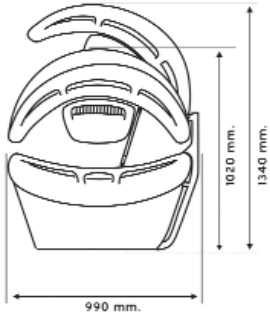

Click-Strip-System for easy removal of acrylic shield.