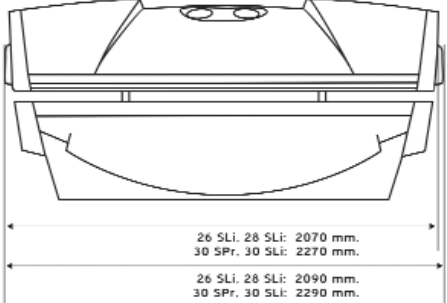

Click-Strip-System for easy removal of acrylic shield.